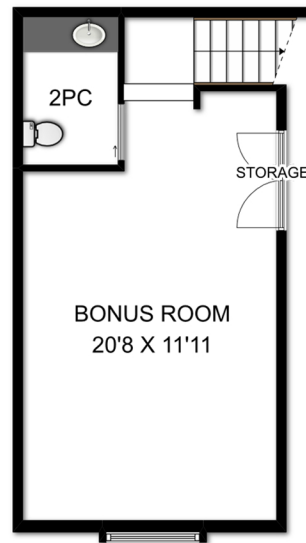

309 FORESTER AVE

TOTAL SQUARE FOOTAGE 1986 SQFT

UPPER LEVEL
324 SQFT

MAIN LEVEL 1662 SQFT

Leah REICHELT
Results you'll Love, Integrity you'll admire

Prepared for the exclusive use of Leah Reichelt
RE/MAX ocean pacific realty
250.339.2021