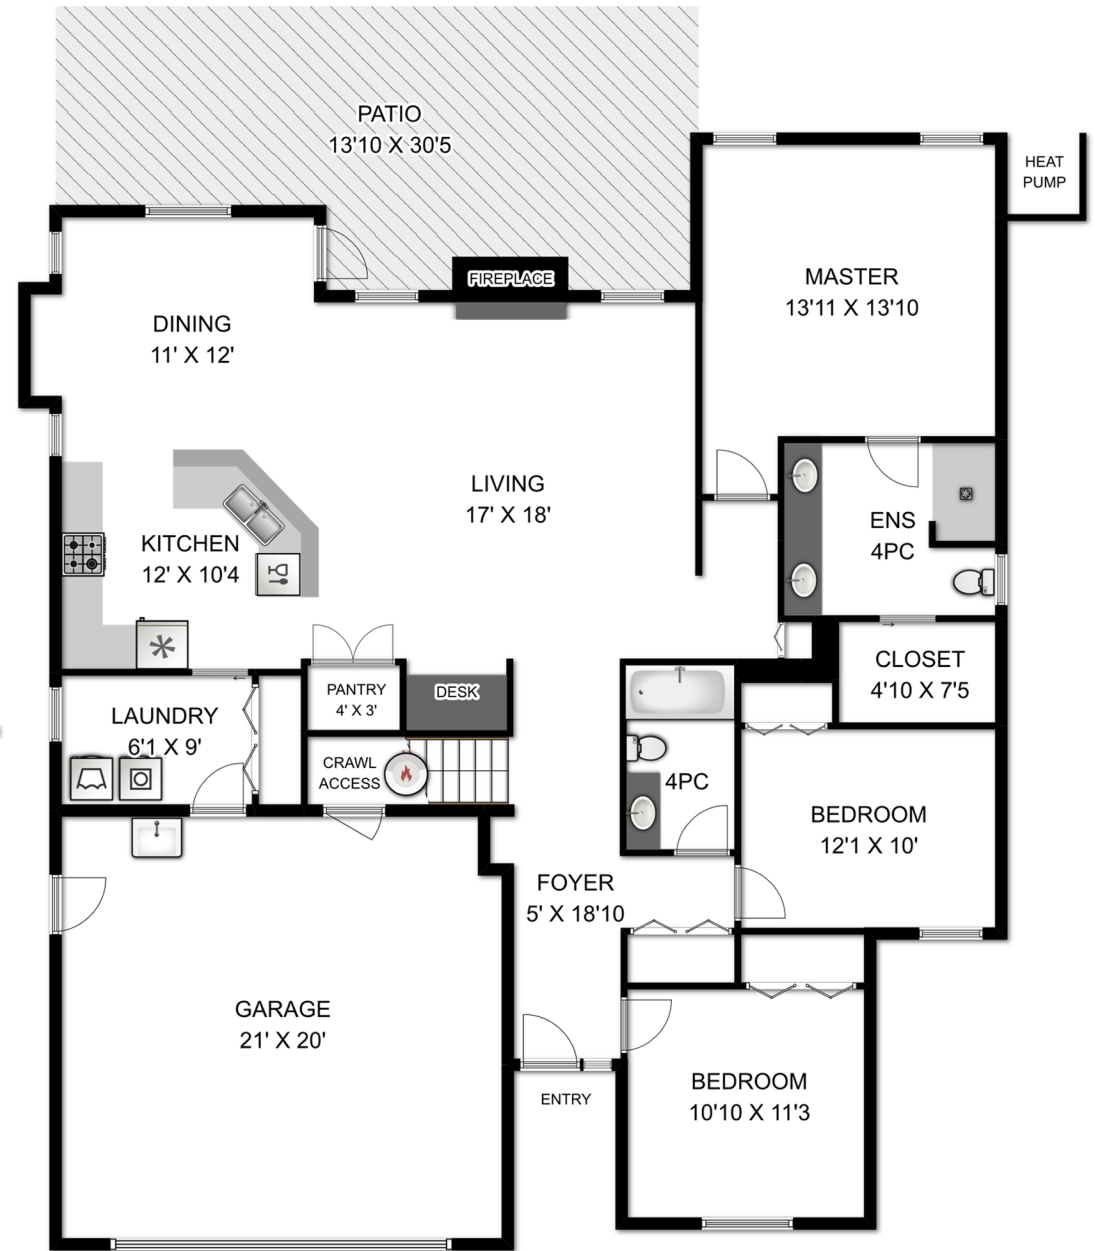

309 FORESTER AVE

TOTAL SQUARE FOOTAGE 1986 SQFT

UPPER LEVEL
324 SQFT

MAIN LEVEL 1662 SQFT

Leah REICHELT
Results you'll Love, Integrity you'll admire

Prepared for the exclusive use of Leah Reichelt
RE/MAX ocean pacific realty
250.339.2021