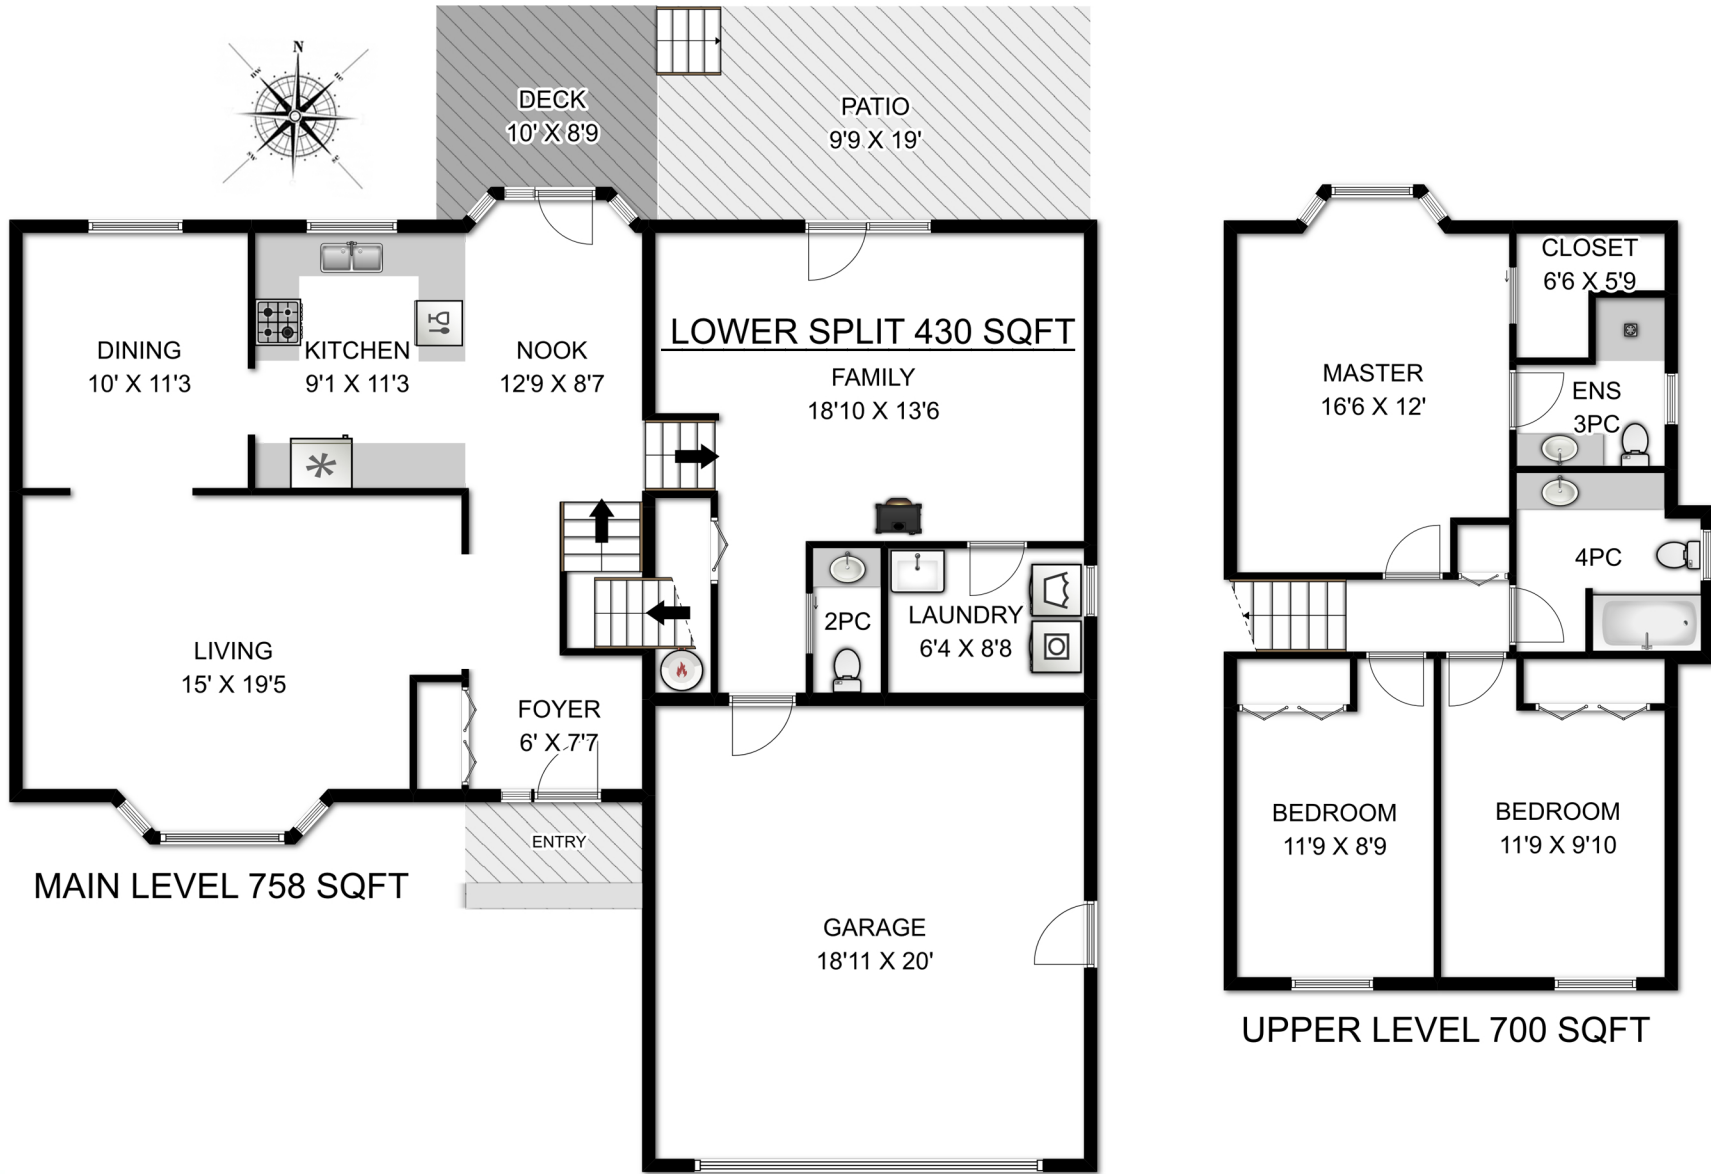

1560 BEACONSFIELD CRESCENT

TOTAL SQUARE FOOTAGE 1888 SQFT

Leah REICHELT
Results you'll Love, Integrity you'll admire

Prepared for the exclusive use of Leah Reichelt
RE/MAX ocean pacific realty
250.339.2021

PHOTO VIDEO FLOORPLAN
www.VaRoomStudios.com
VaRoom

Measurements on the plans are intended for visual reference only and should be verified