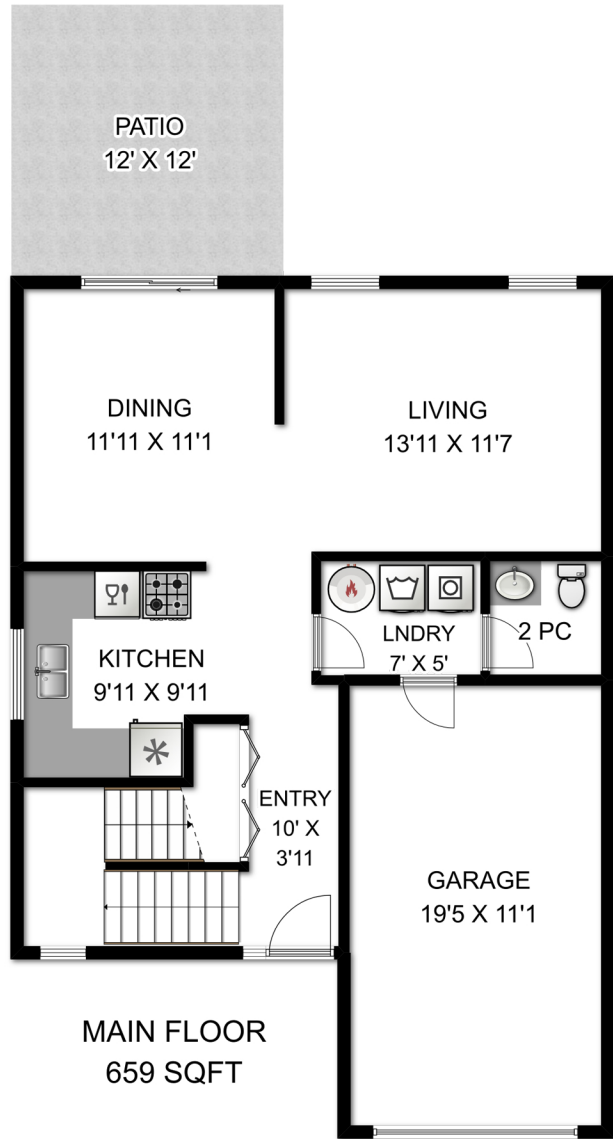

# 607 A BUNTING PLACE

TOTAL SQUARE FOOTAGE 1,459 SQFT

*Leah* REICHELT  
Results You'll Love, Integrity You'll Admire

Prepared for the exclusive use of Leah Reichelt  
RE/MAX ocean pacific realty  
250.339.2021

Measurements on the plans are intended for visual reference only and should be verified