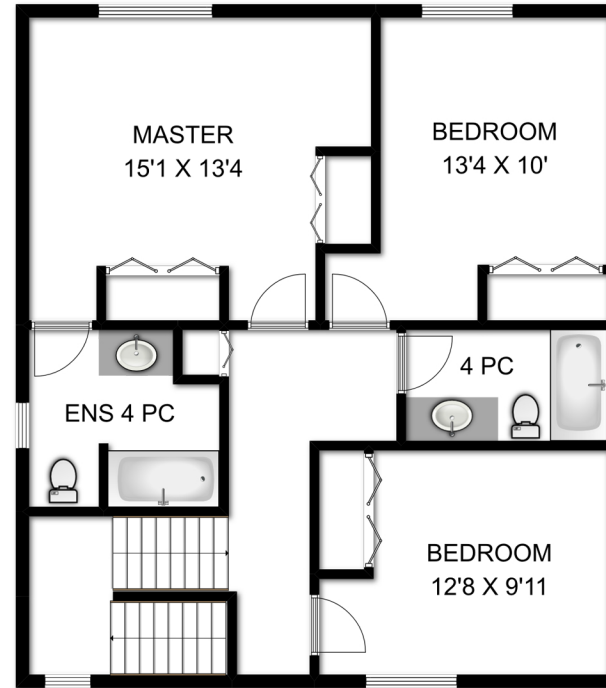

# 607 A BUNTING PLACE

TOTAL SQUARE FOOTAGE 1,459 SQFT

*Leah* REICHELT  
Results You'll Love, Integrity You'll Admire

Prepared for the exclusive use of Leah Reichelt  
RE/MAX ocean pacific realty  
250.339.2021

Measurements on the plans are intended for visual reference only and should be verified