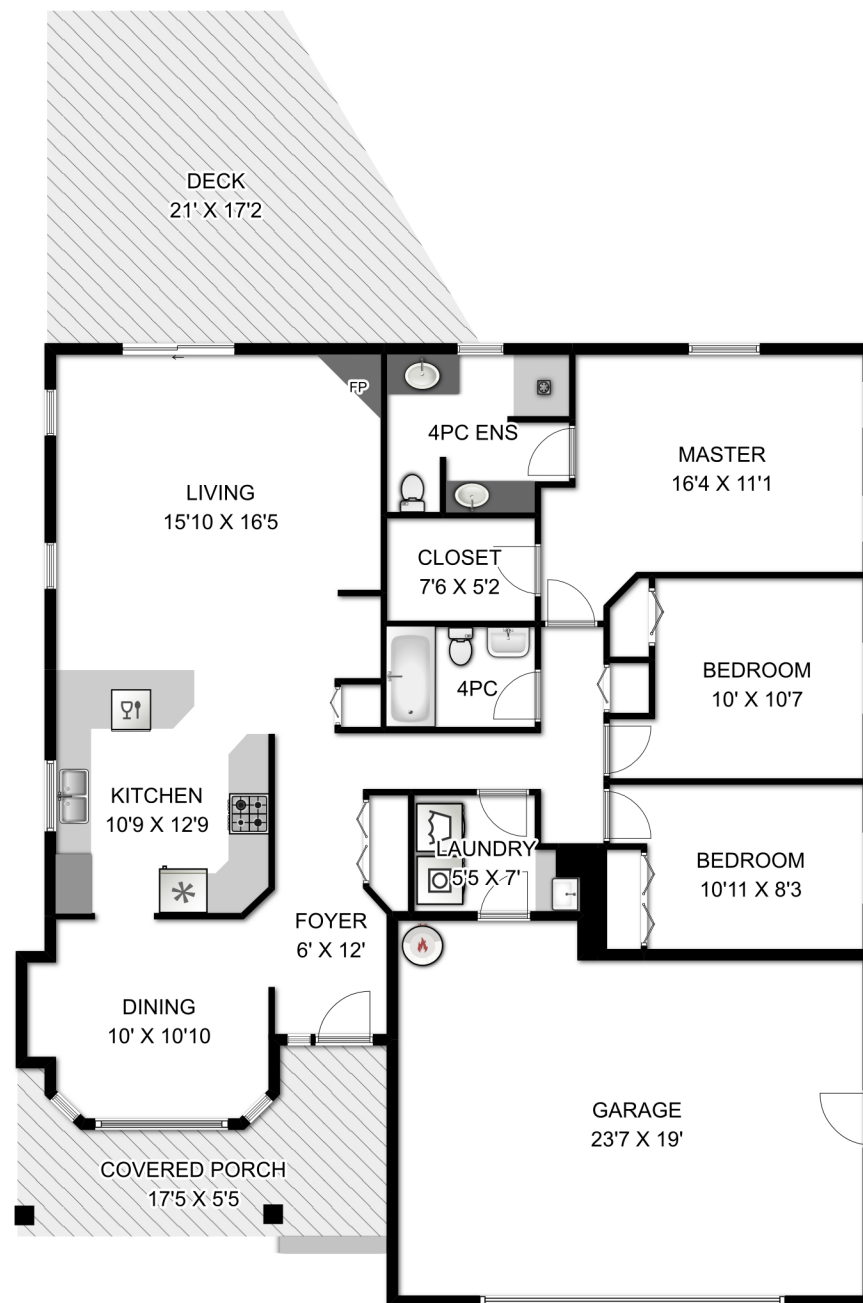

# 2192 STIRLING CRES

TOTAL SQUARE FOOTAGE 1440 SQFT

*Leah* REICHELT  
Results you'll Love, Integrity you'll admire

Prepared for the exclusive use of Leah Reichelt  
RE/MAX ocean pacific realty  
250.339.2021

Measurements on the plans are intended for visual reference only and should be verified