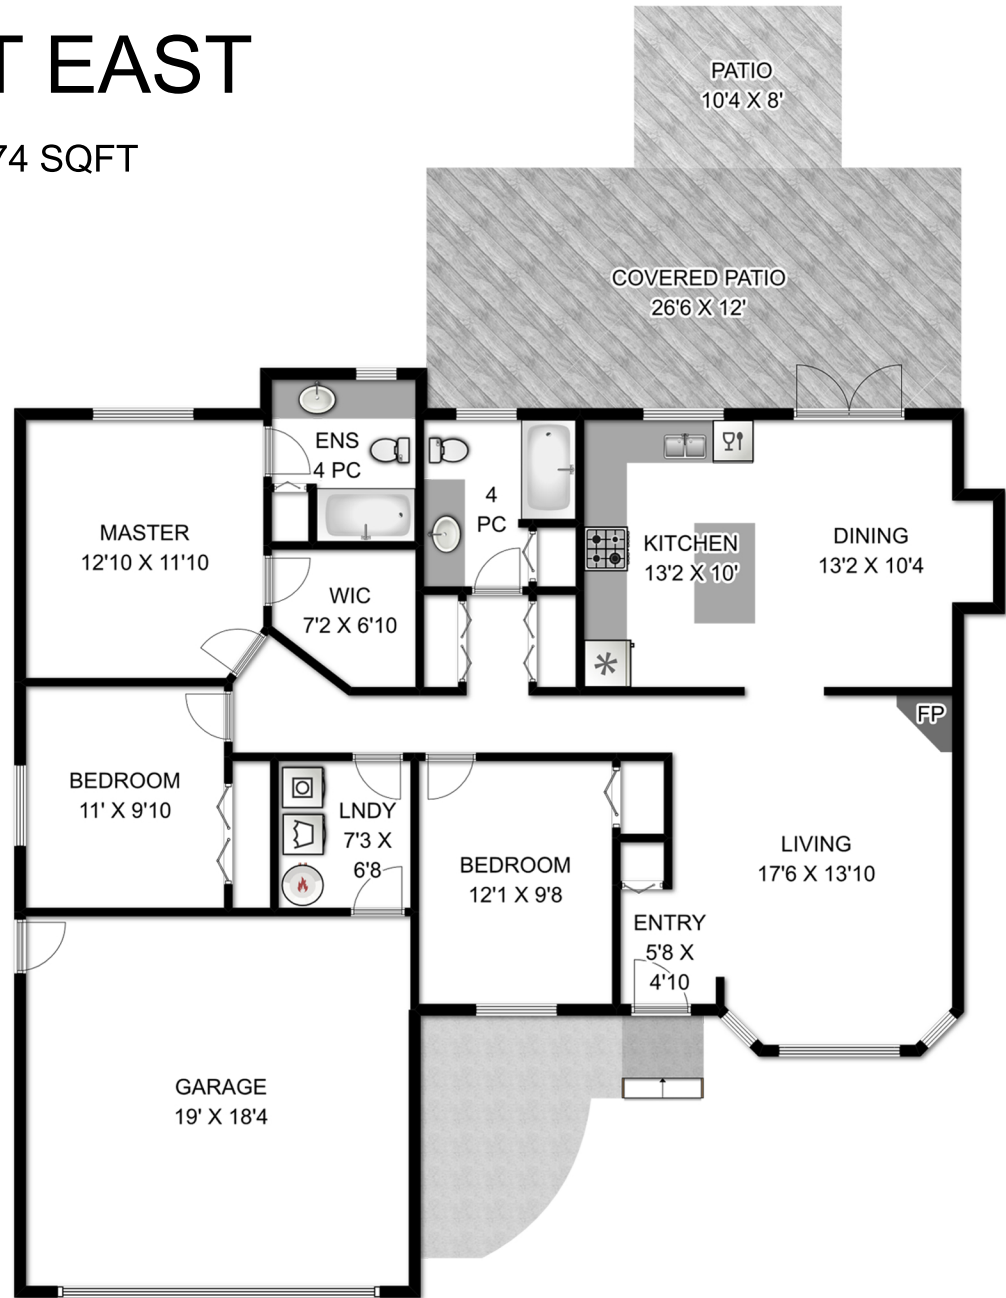

# 2216 9TH STREET EAST

TOTAL SQUARE FOOTAGE 1,374 SQFT

*Leah* REICHELT  
Results You'll Love, Integrity You'll Admire

Prepared for the exclusive use of Leah Reichelt  
RE/MAX ocean pacific realty  
250.339.2021

Measurements on the plans are intended for visual reference only and should be verified