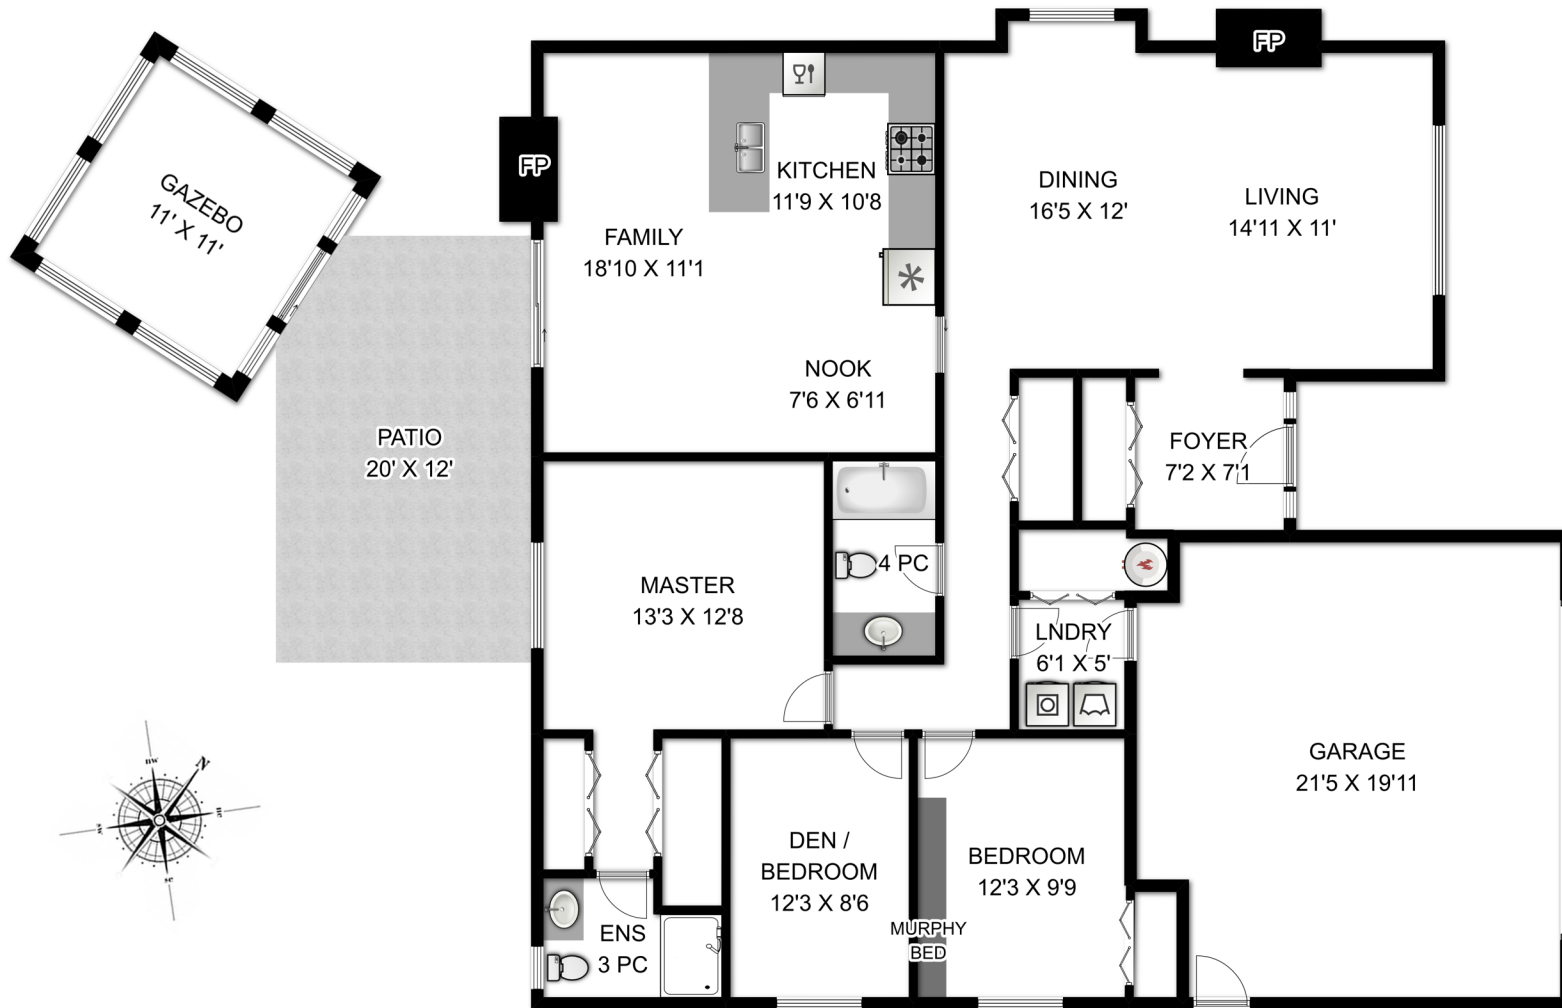

2413 STIRLING CRESCENT

TOTAL SQUARE FOOTAGE 1,625 SQFT

Leah REICHELT
Results You'll Love, Integrity You'll Admire

Prepared for the exclusive use of Leah Reichelt
RE/MAX ocean pacific realty
250.339.2021

Measurements on the plans are intended for visual reference only and should be verified