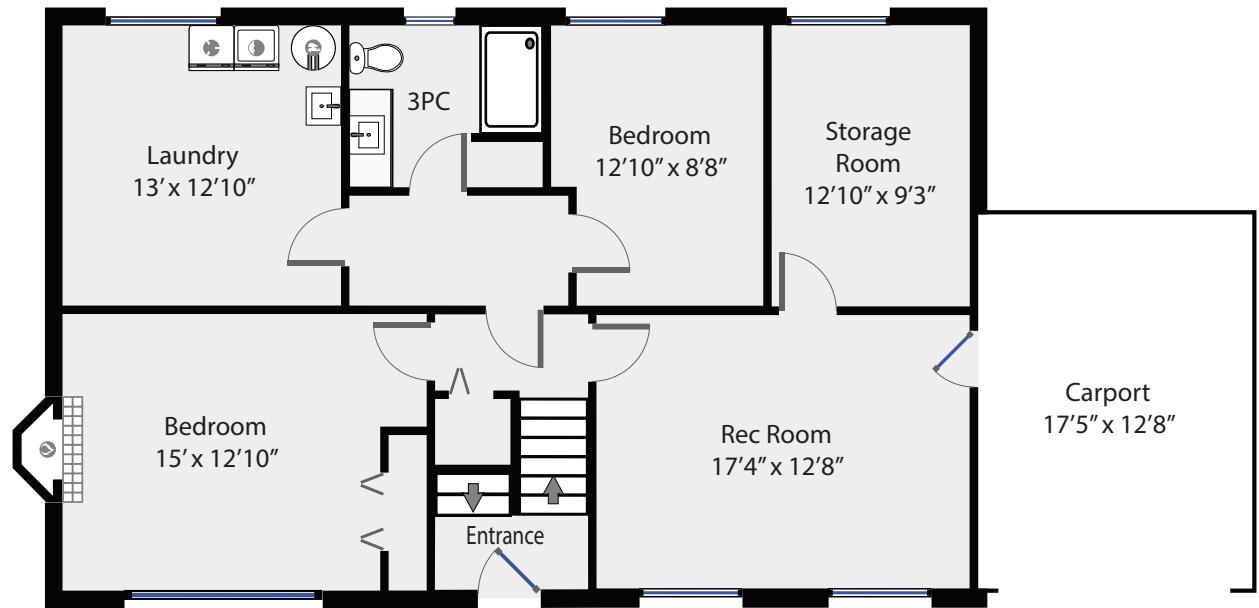

1664 Elm Avenue

Total Square Footage
2,460 SQFT

Leah REICHEL
Results You'll Love, Integrity You'll Admire

 **Swift Home Tours**
250-218-5671

All measurements to be verified by purchaser if important. Measurements on plans are intended for visual reference only and should be verified if important. All Area square footage totals are inclusive of exterior walls. All interior dimensions are from interior walls.