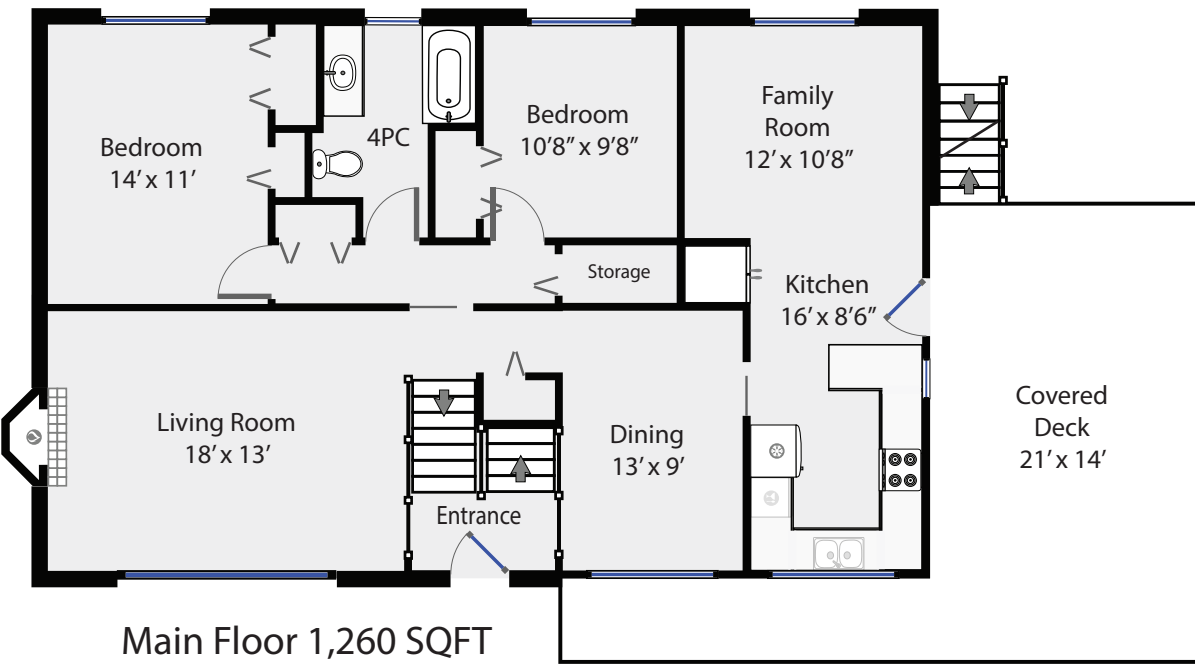

1664 Elm Avenue

Total Square Footage
2,460 SQFT

Leah REICHEL
Results You'll Love, Integrity You'll Admire

 **Swift Home Tours**
250-218-5671

All measurements to be verified by purchaser if important. Measurements on plans are intended for visual reference only and should be verified if important. All Area square footage totals are inclusive of exterior walls. All interior dimensions are from interior walls.